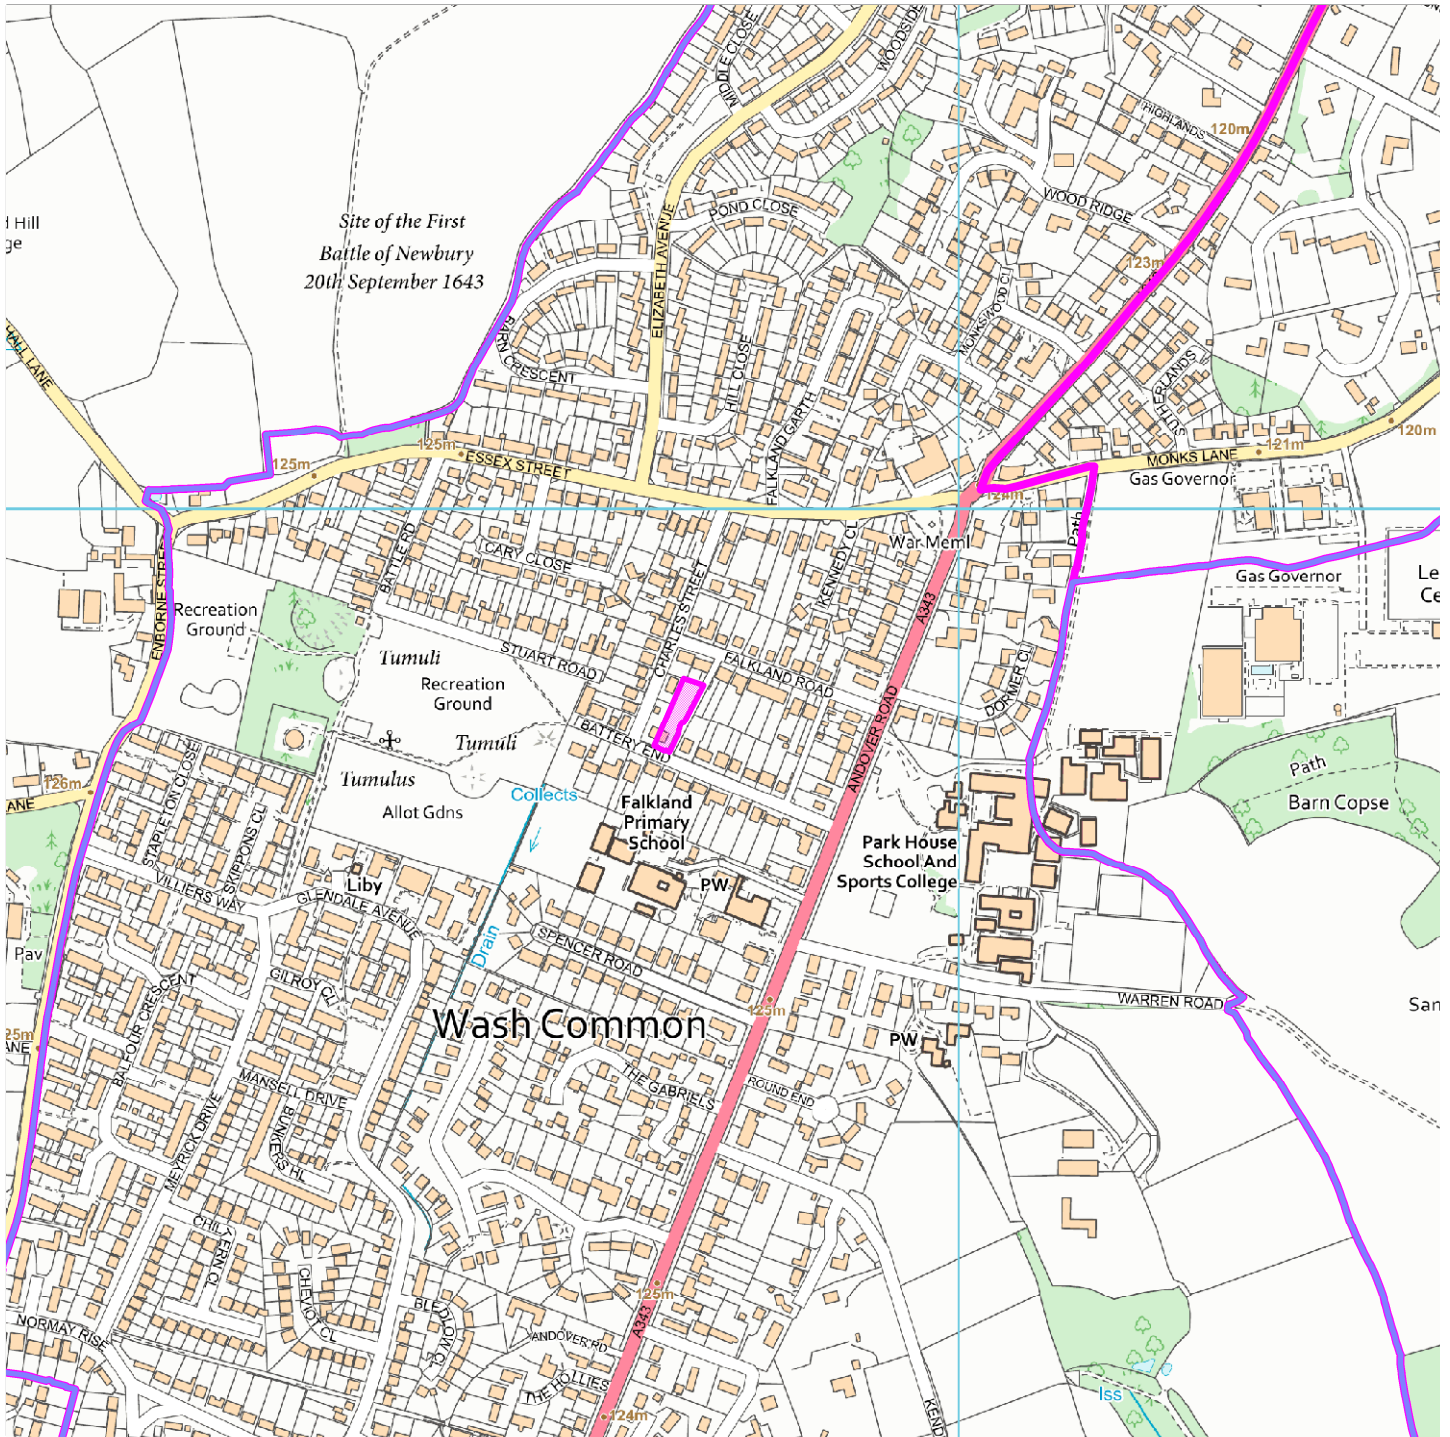

19/00019/HOUSE

19 Battery End, Newbury RG14 6NX

Map Centre Coordinates :

Scale : 1:6872

Reproduced from the Ordnance Survey map with the permission of the Controller of Her Majesty's Stationery Office © Crown Copyright 2003.

Unauthorised reproduction infringes Crown Copyright and may lead to prosecution or civil proceedings .

<b>Organisation</b>	West Berkshire Council
<b>Department</b>	
<b>Comments</b>	Not Set
<b>Date</b>	28 February 2019
<b>SLA Number</b>	0100024151